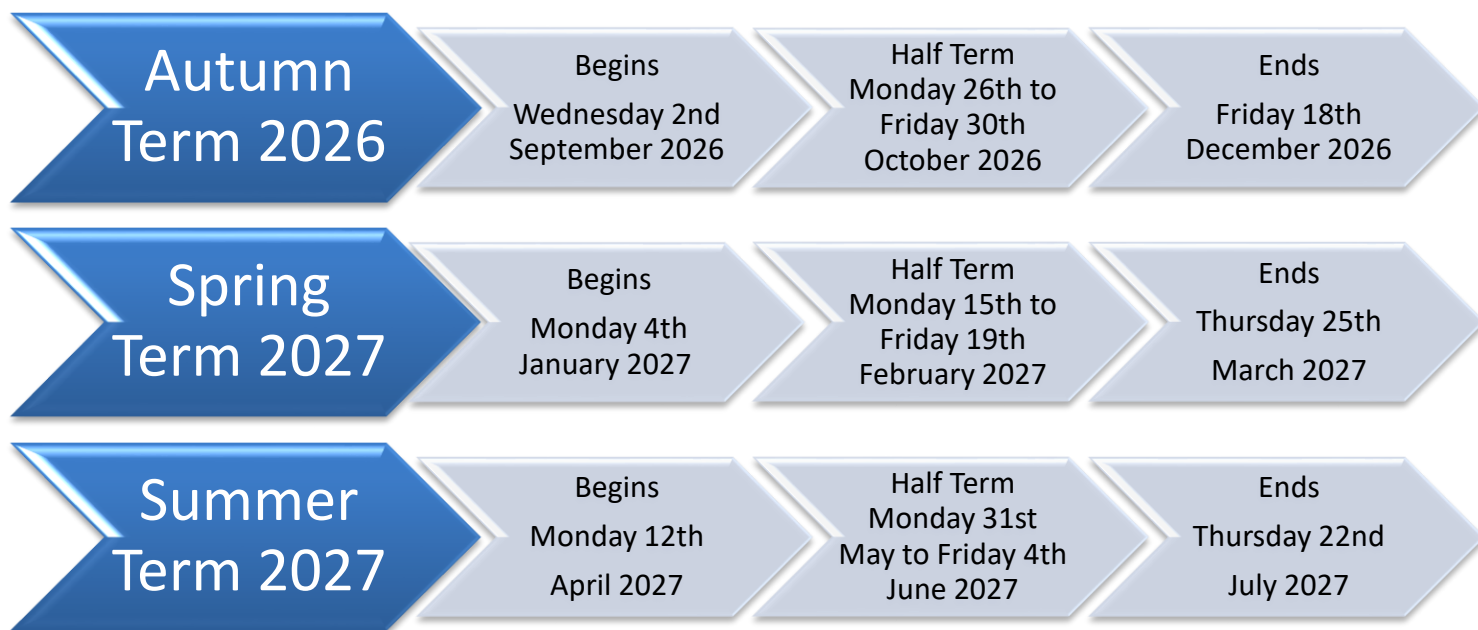

TERM DATES & CLOSURES

September 2026 – July 2027

INSET DATES

INSET is for staff training when school is closed for children – schools normally have 5 INSET days throughout the school year.

- ❖ Wednesday 2nd September 2026
- ❖ Thursday 3rd September 2026
- ❖ Friday 13th November 2026
- ❖ Monday 22nd February 2027
- ❖ Monday 12th April 2027

BANK HOLIDAYS

- ❖ Christmas Day - Friday 25th December 2026
- ❖ Boxing Day - Monday 28th December 2026
- ❖ New Year's Day - Friday 1st January 2027
- ❖ Good Friday - Friday 26th March 2027
- ❖ Easter Monday - Monday 29th March 2027
- ❖ May Day Bank Holiday - Monday 3rd May 2027
- ❖ Spring Bank Holiday - Monday 31st May 2027
- ❖ August Bank Holiday - Monday 30th August 2027