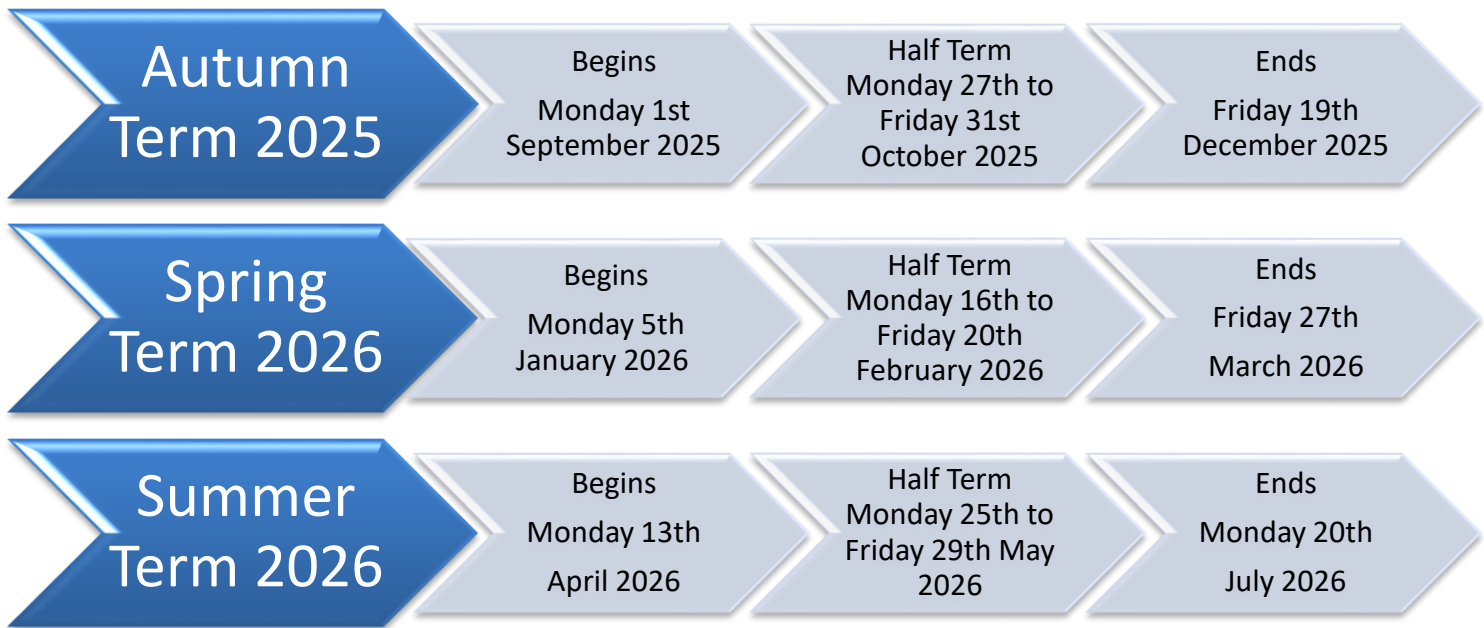

TERM DATES & CLOSURES

September 2025 – July 2026

INSET DATES

INSET is for staff training when school is closed for children – schools normally have 5 INSET days throughout the school year.

- ❖ Monday 1st September 2025
- ❖ Tuesday 2nd September 2025
- ❖ INSET TBC
- ❖ INSET TBC
- ❖ Monday 20th July 2026

BANK HOLIDAYS

- ❖ Christmas Day - Thursday 25th December 2025
- ❖ Boxing Day - Friday 26 December 2025
- ❖ New Year's Day - Thursday 1st January 2026
- ❖ Good Friday - Friday 3rd April 2026
- ❖ Easter Monday - Monday 6th April 2026
- ❖ May Day Bank Holiday - Monday 4th May 2026
- ❖ Spring Bank Holiday - Monday 25th May 2026
- ❖ August Bank Holiday - Monday 31st August 2026